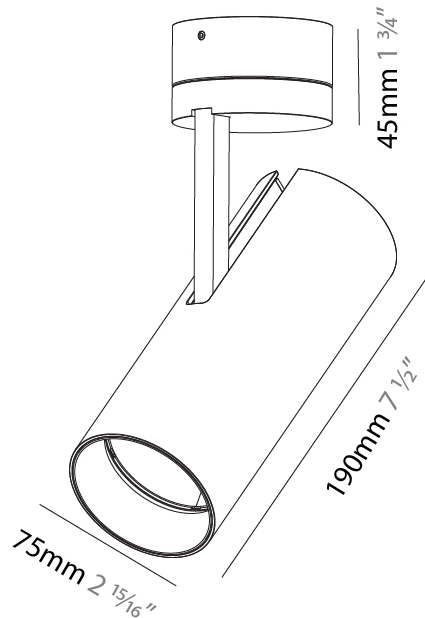

GENERAL

Series: Imagine
Subseries: Imagine 75
Brand: Prolicht
Division: Architectural
Mounting Type: Surface
Mounting Location: Ceiling
Subcategory: Spots

PHYSICAL

Shape: Cylinder
Diameter (mm): 75
Diameter (in): 2 ¹⁵/₁₆
Height (mm): 190
Height (in): 7 ¹/₂
Max. Overall Height (mm): 235
Max. Overall Height (in): 9 ³/₄
Light Distribution: Adjustable / Direct
Weight (kg): 0.919
Weight (lbs): 2.02
Fixture Finish: SSR / BKV / CWI / CRY / HAB / UFT / ITA / RUA / FTG / MYG / LOD / PUS / FRO / FUP / KIA / POP / BLS / SPG / MEY / GOH / GUM / CHC / COM / ABZ / JAG / OBR / MOS / ROR
Fixture Material: Aluminum Die Cast

ELECTRICAL

Lamp Type: LED (Zhaga Standard)
Input Wattage (W): 13.2 / 16.5
Total Output Wattage (W): 12 / 15
Dimming: Tri-Mode (Non-Dimming and Phase Dimming (120Vac only) and 0-10V Dimming)
Driver Included: Yes
Driver Location: Integrated
Driver Type: Constant Current - Universal
Driver Class: Class 2
Input Voltage (V): 120 - 277
Constant Current (MA): 350

LED

Number of LEDs: 1
Color Temperature (°K): 2700 / 3000 / 3500 / 4000
Max. Delivered Lumen (lm): 870 / 970 / 1038 / 1060
CRI: >90 CRI
Lamp Life (hrs): 50000

OPTICAL

Reflector°: 10
Adjustability: Rotational 350°; Tilt 90°

RATINGS AND CERTIFICATIONS

Certified By: Certified for North American Standards
IP rating: IP20

PROJECT
TYPE
SPECIFIER
QUANTITY
DATE